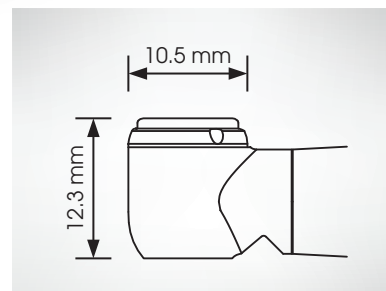

Powerful  
20 watts  
of torque

Durable  
ceramic ball  
bearings

High-strength  
stainless steel

Four-port  
water spray

Compact head size

**Brio440L Optic**

*Item Number: 5026058U0*

For Brasseler Coupler  
20 Watts of Power  
1-Year Warranty