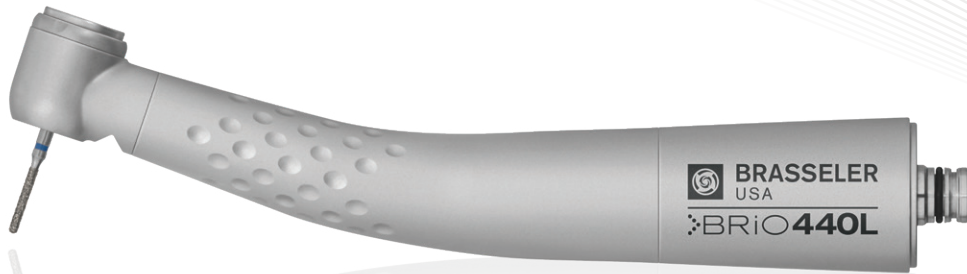

# BRIO440™

*Performance and Value...*

The Brio440 handpiece from Brasseler USA offers a powerful yet economic alternative in high speed handpieces. Featuring ceramic ball bearings, optic and non-optic options and 4-port water spray, the Brio440 provides a unique mix of performance and value in a high speed handpiece.

Powerful  
20 watts  
of torque

Durable  
ceramic ball  
bearings

High-strength  
stainless steel

Four-port  
water spray

Compact head size

**Brio440L Optic**

*Item Number: 5026058U0*

For Brasseler Coupler  
20 Watts of Power  
1-Year Warranty

**Brio440 Non-Optic**

*Item Number: 5026059U0*

For Brasseler Coupler  
20 Watts of Power  
1-Year Warranty

**Brio440KL Optic**

*Item Number: 5026479U0*

For KaVo® MULTIflex® Coupler  
20 Watts of Power  
1-Year Warranty

**Brio440F Non-Optic**

*Item Number: 5026480U0*

For 4-Hole Direct Connection  
20 Watts of Power  
1-Year Warranty