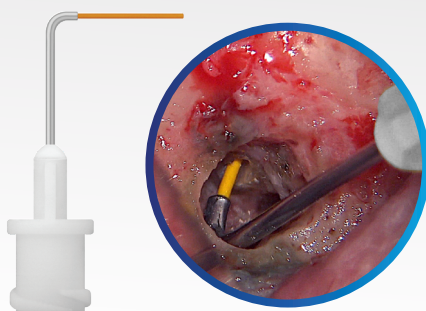

## NEW! MINIMUM WASTE BC TIPS

- ▶ 87% less waste vs. standard tips
- ▶ 24.5 gauge malleable cannula
- ▶ Superior view of canal and flow

Tips sold separately. 15/Pack. Order No. 5027507U0

Photo courtesy of  
Dr. Allen Ali Nasseh

## NEW! RRM RETROGRADE BC TIPS

- ▶ 90° retrograde bend
- ▶ 24.5 gauge malleable cannula
- ▶ Used with "Lid Technique"

Tips sold separately. 15/Pack. Order No. 5027568U0

Visit our website at [BrasselerUSA.com](http://BrasselerUSA.com)